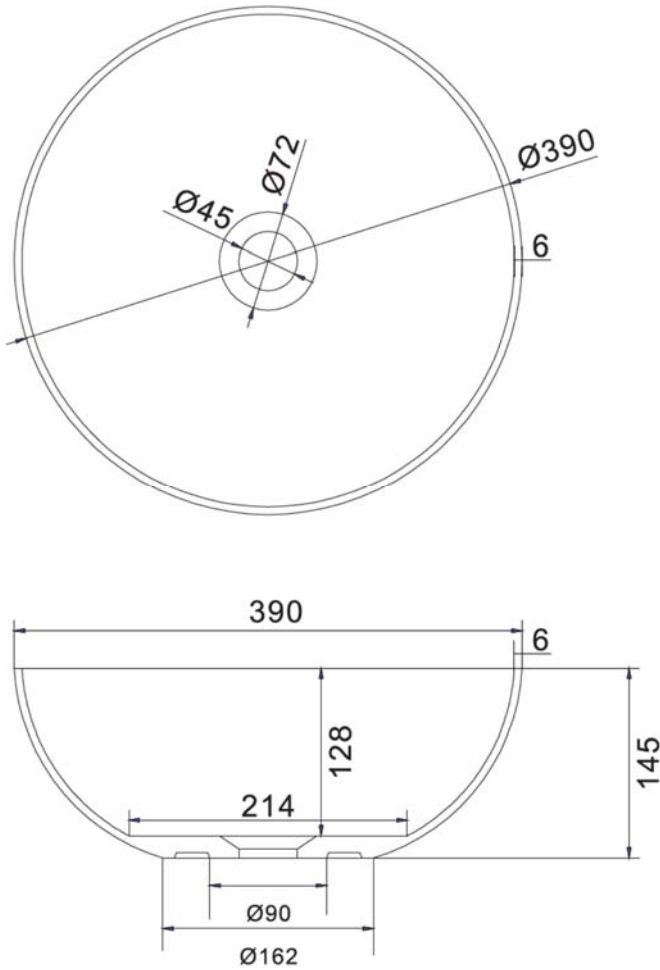

SOLIDTHIN PS IDV 280181  
SOLID SURFACE ROUND WASHBASIN

SOLIDTHIN PS-ID 280181 15 "x 15 "x 6 "- 10 LBS  
WHITE MATT.  
¼" THICK EDGE. GRID DRAIN NOT INCL.

SOLIDTHIN 39 PS IDV 280181-PW 15 "x 15 "x 6 "- 9 LBS  
PE & WHI  
MATTE PEBBLE-GREY & WHITE  
¼" THICK EDGE. GRID DRAIN NOT INCL.

SOLIDTHIN 39 PS IDV 280181-BW 15 "x 15 "x 6 "- 9 LBS  
BLK & WHI  
MATTE BLACK & WHITE  
¼" THICK EDGE. GRID DRAIN NOT INCL.

SOLIDTHIN 39 PS IDV 280181-GW 15 "x 15 "x 6 "- 9 LBS  
GB & WHI  
MATTE GREY-BEIGE & WHITE  
¼" THICK EDGE. GRID DRAIN NOT INCL.